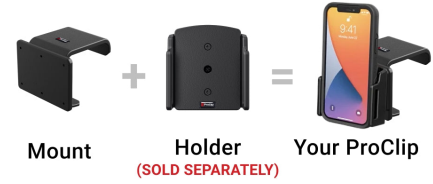

Center Dash Mount for Jeep Grand Cherokee

Part #855866

\$44.99

This ProClip Center Dash mount is custom-made for your Jeep Grand Cherokee starting in 2022 (See below for full list of compatibility). The mount attaches to the dashboard next to the center vents. Combine with a ProClip device holder to make a custom mounting solution for your phone or GPS. The ProClip Center Mount clips tightly into the seams of the dashboard in seconds. No drilling holes or dismantling of the dashboard is required.

Device Holder NOT included, sold separately.

Consider how the device will fit the location and could interfere with other vehicle functions.

Features

- Center location for optimal phone viewing and hands-free use
- Easy installation. Clips tightly into seams of the dashboard
- High-quality ABS plastic is built to last
- Pair with a ProClip device holder to create a full mounting solution for your phone, GPS, or other device

Specifications

base

Compatibility

- Jeep Grand Cherokee 2022-2025

Image Gallery

A Complete ProClip
Requires **Both** Parts

— The actual parts will depend on your vehicle and phone. —

Mounting Options