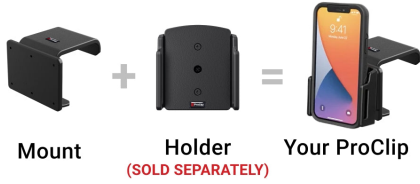

Center Dash Mount for GMC Sierra 1500/2500/3500 Series, Sierra Denali

Part #855882

\$44.99

This ProClip Center Dash mount is custom-made for your GMC Sierra starting in 2022 (See below for full list of compatibility). The mount attaches to the dashboard to the left of the center vents. Combine with a ProClip device holder to make a custom mounting solution for your phone or GPS. The ProClip Center Mount clips tightly into the seams of the dashboard in seconds. No drilling holes or dismantling of the dashboard is required.

Device Holder NOT included, sold separately.

Consider how the device will fit the location and could interfere with other vehicle functions.

Features

- Center location for optimal phone viewing and hands-free use
- Easy installation. Clips tightly into seams of the dashboard
- High-quality ABS plastic is built to last
- Pair with a ProClip device holder to create a full mounting solution for your phone, GPS, or other device

Specifications

base

Compatibility

- GMC Sierra 1500 Series 2022-2026
- GMC Sierra 2500/3500 Series 2024-2026
- GMC Sierra Denali 2022-2026

Image Gallery

A Complete ProClip
Requires **Both** Parts

— The actual parts will depend on your vehicle and phone. —