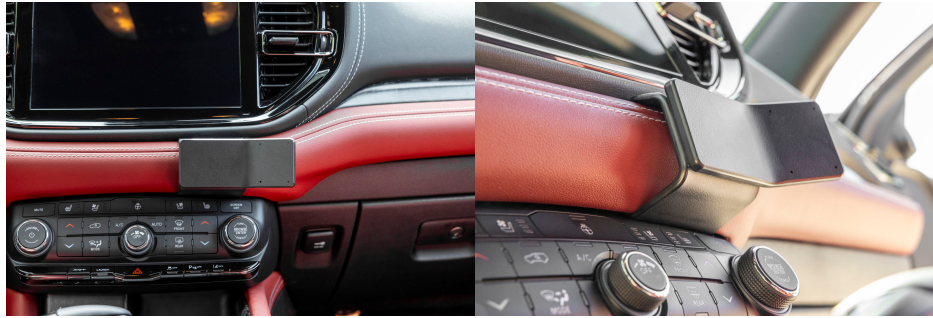

Image Gallery

A Complete ProClip
Requires **Both** Parts