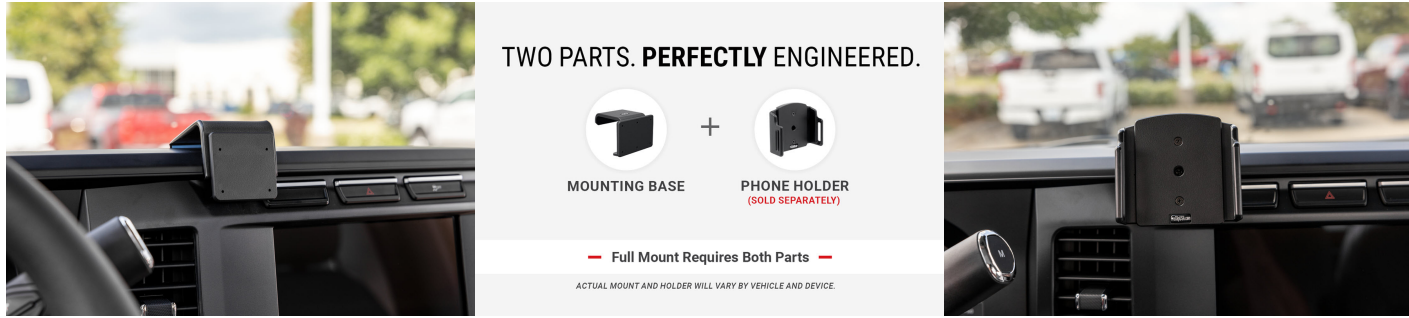

Image Gallery

Mounting Options

Custom Vehicle Mounts