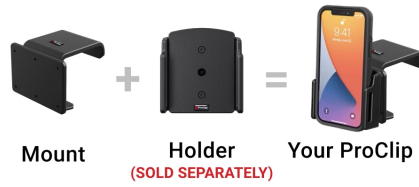

A Complete ProClip Requires **Both** Parts