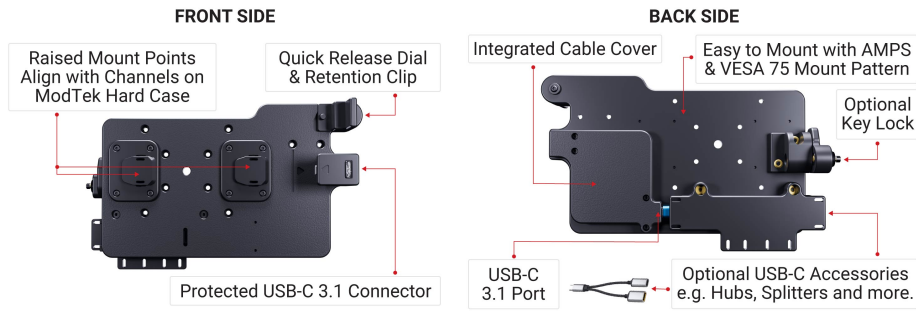

Image Gallery

Mounting Options

Custom Vehicle Mounts