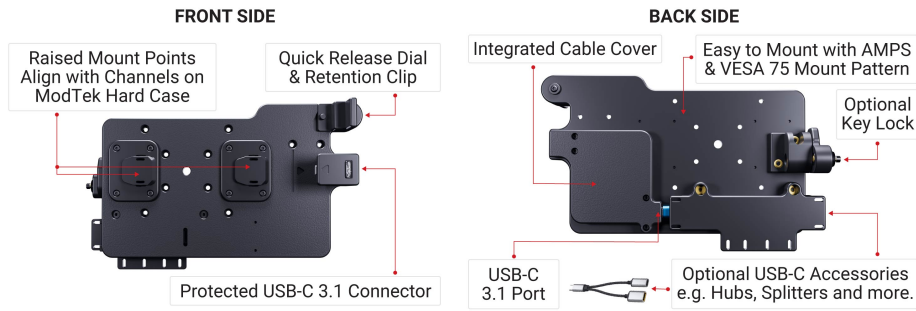

ModTek Dock with Hub for Android and Windows Devices

Part #216412

\$199.99

Unleash the power of USB-C with the ModTek Dock. It is universally compatible with all current and future ModTek Hard Cases.

USB-C is the industry standard for mobile devices. Unlike pogo pins, which are susceptible to dust, dirt, moisture, and bending, USB-C offers superior data and charging capabilities. ModTek enables connections up to 5Gbps with backward compatibility to USB 2.0 devices, while simultaneously charging the tablet.

The expansion hub provides 3 USB-A ports and 1 USB-C port for external connections such as scanners, payment terminals, dashcams and more.

The quick release dial allows for effortless one-handed docking and undocking.

The ModTek Dock helps keep your tablet protected and has undergone 3rd party testing including thermal shock, forklift vibration (16Gmrs), and USB-C insertion (20K).

CASE: US Patent 11,815,224 | DOCK: For use under US Patent 11,815,224

Features

- Quick release dial allows for one-handed docking and undocking
- Two raised mounting points align perfectly with the Hard Case
- Hub Included (3 USB-A ports and 1 USB-C port)

Compatibility

Image Gallery