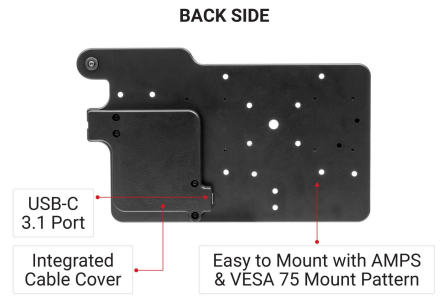

USB-C 3.1 TECHNOLOGY

Mounting Options

Custom Vehicle Mounts