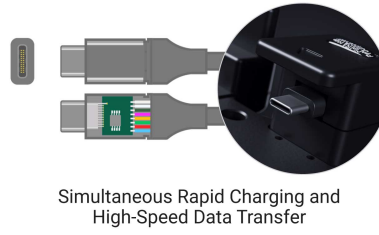

USB-C 3.1 TECHNOLOGY

Mounting Options

Custom Vehicle Mounts