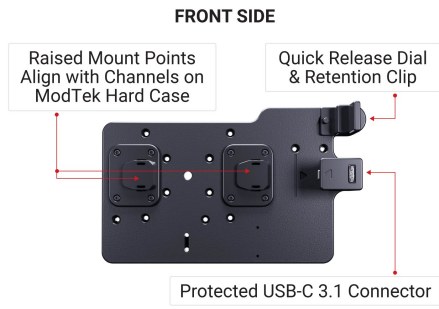

Image Gallery