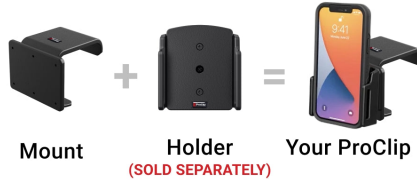

Jaguar F-Pace Center Dash Mount

Part #855914

\$44.99

This ProClip Center Dash mount is custom-made for your Jaguar F-Pace starting in 2021 (See below for full list of compatibility). The mount attaches to the dashboard over the center vent. Combine with a ProClip device holder to make a custom mounting solution for your phone or GPS. The ProClip Center Mount clips tightly into the seams of the dashboard in seconds. No drilling holes or dismantling of the dashboard is required.

Device Holder NOT included, sold separately.

Consider how the device will fit the location and could interfere with other vehicle functions.

Features

- Center location for optimal phone viewing and hands-free use
- Easy installation. Clips tightly into seams of the dashboard
- High-quality ABS plastic is built to last
- Pair with a ProClip device holder to create a full mounting solution for your phone, GPS, or other device

Specifications

base

Compatibility

- Jaguar F Pace 2021-2026

Image Gallery

A Complete ProClip Requires **Both** Parts

— The actual parts will depend on your vehicle and phone. —

Mounting Options