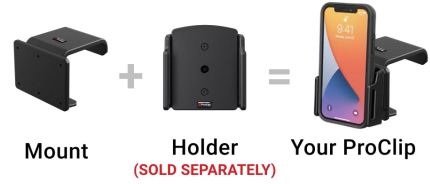

Center Dash Mount for Ford Maverick

Part #855983

\$44.99

This ProClip Center Dash mount is custom-made for your Ford Maverick starting in 2022 (See below for full list of compatibility). The mount attaches to the dashboard over either center vent. Combine with a ProClip device holder to make a custom mounting solution for your phone or GPS. The ProClip Center Mount clips tightly into the seams of the dashboard in seconds. No drilling holes or dismantling of the dashboard is required.

Device Holder NOT included, sold separately.

Consider how the device will fit the location and could interfere with other vehicle functions.

Features

- Center location for optimal phone viewing and hands-free use
- Easy installation. Clips tightly into seams of the dashboard
- High-quality ABS plastic is built to last
- Pair with a ProClip device holder to create a full mounting solution for your phone, GPS, or other device

Specifications

base

Compatibility

- Ford Maverick 2022-2024

Image Gallery

A Complete ProClip
Requires **Both** Parts

— The actual parts will depend on your vehicle and phone. —

Mounting Options