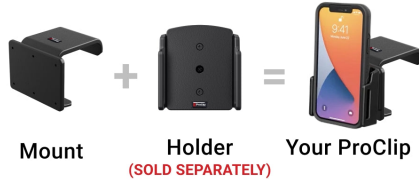

Center Dash Mount for Chevrolet Silverado and GMC Sierra

Part #855991

\$44.99

This ProClip Center Dash mount is custom-made for your Chevrolet Silverado or GMC Sierrastarting in 2024 (See below for full list of compatibility). The mount attaches to the dashboard over the driver's side vent. Combine with a ProClip device holder to make a custom mounting solution for your phone or GPS. The ProClip Center Mount clips tightly into the seams of the dashboard in seconds. No drilling holes or dismantling of the dashboard is required.

Device Holder NOT included, sold separately.

Consider how the device will fit the location and could interfere with other vehicle functions.

Features

- Center location for optimal phone viewing and hands-free use
- Easy installation. Clips tightly into seams of the dashboard
- High-quality ABS plastic is built to last
- Pair with a ProClip device holder to create a full mounting solution for your phone, GPS, or other device

Specifications

base

Compatibility

- Chevrolet Silverado 1500 2022-2026
- Chevrolet Silverado 2500/3500 2024-2026
- GMC Sierra 1500 Series 2022-2026
- GMC Sierra 2500/3500 Series 2024-2026

Image Gallery

A Complete ProClip Requires **Both** Parts