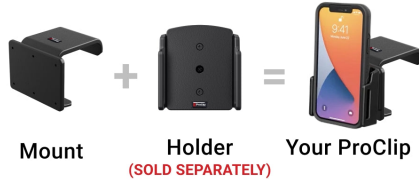

Device Holder NOT included, sold separately.

Consider how the device will fit the location and could interfere with other vehicle functions.

Features

- Center location for optimal phone viewing and hands-free use
- Easy installation. Clips tightly into seams of the dashboard
- High-quality ABS plastic is built to last
- Pair with a ProClip device holder to create a full mounting solution for your phone, GPS, or other device

Specifications

base

Compatibility

- Chevrolet Trax 2024-2026

Image Gallery

A Complete ProClip Requires Both Parts

— The actual parts will depend on your vehicle and phone. —

Mounting Options