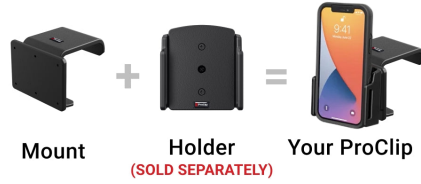

Left Pillar Mount for Chevy Colorado, GMC Canyon

Part #805962

\$44.99

The Left Dash Mount is made specifically for your vehicle starting in 2023 (See below for full list of compatibility). The mount attaches to the left of the steering wheel. Combine with a ProClip device holder to make a complete mounting solution for your phone or GPS. The ProClip mount clips tightly into the seams of the dash in seconds. No drilling holes or dismantling required.

Features

- Convenient left-side phone or GPS mount location
- Easy installation. Clips tightly into seams of the dashboard
- High-quality ABS plastic is built to last
- Pair with a ProClip device holder to create a full mounting solution for your phone, GPS, or other device

Specifications

base

Compatibility

- Chevrolet Colorado 2023-2026
- GMC Canyon 2023-2026

Image Gallery

A Complete ProClip Requires Both Parts

— The actual parts will depend on your vehicle and phone. —

Mounting Options