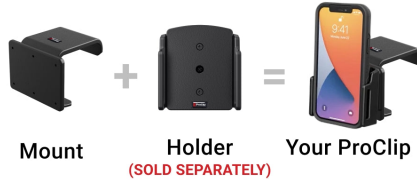

Center Dash Mount for Jeep Wrangler, Gladiator

Part #855970

\$44.99

Securely mount your device with this custom-fit center dashboard mount, designed specifically for the Jeep Wrangler starting in 2024.

The mount attaches to the dashboard, providing a stable platform within easy reach of the driver's seat. It clips tightly into the seams of the dashboard in seconds—no drilling or dismantling required—ensuring a damage-free installation.¹

Combine with a ProClip device holder to create a personalized mounting solution for your phone, GPS, or other small mobile device.²

Features

- Center location for optimal phone viewing and hands-free use
- Easy installation. Clips tightly into seams of the dashboard
- High-quality ABS plastic is built to last
- Pair with a ProClip device holder to create a full mounting solution for your phone, GPS, or other device

Specifications

base

Compatibility

- Jeep Gladiator 2024-2026
- Jeep Wrangler 2024-2026
- Jeep Wrangler 4xe 2024-2026

Image Gallery

A Complete ProClip Requires Both Parts

— The actual parts will depend on your vehicle and phone. —