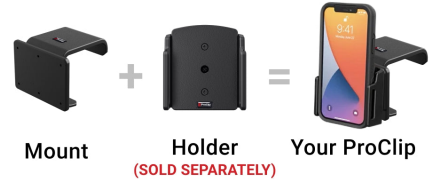

Ford Extra-Strength Dash Mount

Part #213584

\$44.99

This ProClip Center Dash mount is custom-made for your Ford Truck starting in 2024 (See below for full list of compatibility). The mount attaches to the dashboard above the center screen. Combine with a ProClip device holder to make a custom mounting solution for your phone or GPS. The ProClip Center Mount clips tightly into the seams of the dashboard in seconds. No drilling holes or dismantling of the dashboard is required.

Device Holder NOT included, sold separately.

Notice: Consider how the device, or horizontal position, will fit the location and could interfere with other vehicle functions.

Features

- Strong construction, great for tablets and heavy devices
- Secure fit within easy reach
- High-quality construction is built to last
- Pair with a ProClip device holder to create a full mounting solution for your device

Specifications

base

Compatibility

- Ford F-150 2024-2026

Image Gallery

A Complete ProClip
Requires **Both Parts**

— The actual parts will depend on your vehicle and phone. —

Mounting Options