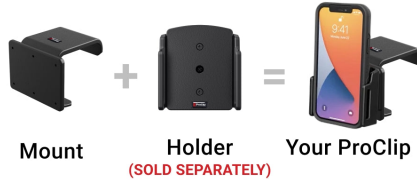

A Complete ProClip Requires **Both** Parts