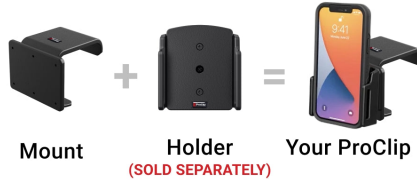

Lincoln Nautilus Console Mount

Part #836088

\$44.99

This ProClip Console mount is custom-made for your Lincoln Nautilus starting in 2024 (See below for full list of compatibility). The mount attaches to the side of the center console. Combine with a ProClip device holder to make a custom mounting solution for your phone or GPS. The ProClip Console Mount clips tightly into the seams of the console in seconds. No drilling holes or dismantling required.

Device Holder NOT included, sold separately.

Notice: Consider how the device, or horizontal position, will fit the location and could interfere with other vehicle functions.

Features

- Optimal design specific for the console of your vehicle
- Easy installation. Clips tightly into seams of the console
- High-quality ABS plastic is built to last
- Pair with a ProClip device holder to create a full mounting solution for your phone, GPS, or other device

Specifications

base

Compatibility

- Lincoln Nautilus 2024-2026

Image Gallery

A Complete ProClip
Requires **Both** Parts

— The actual parts will depend
on your vehicle and phone. —

Mounting Options