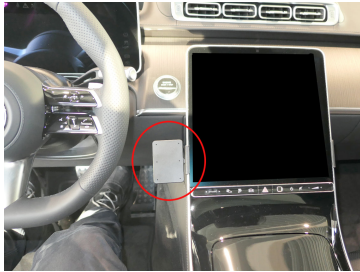

Mercedes Benz S-Class Center Dash Mount

PART #855996

\$44.99

MSRP · Subject to change

Product Image
(Image Gallery Available Online)

Product Overview

This ProClip Center Dash mount is custom-made for your Mercedes Benz starting in 2021 (See below for full list of compatibility). The mount attaches to the dashboard next to the center screen. Combine with a ProClip device holder to make a custom mounting solution for your phone or GPS. The ProClip Center Mount clips tightly into the seams of the dashboard in seconds. No drilling holes or dismantling of the dashboard is required.

Device Holder NOT included, sold separately.

Consider how the device will fit the location and could interfere with other vehicle functions.

Features

- Center location for optimal phone viewing and hands-free use
- Easy installation. Clips tightly into seams of the dashboard
- High-quality ABS plastic is built to last
- Pair with a ProClip device holder to create a full mounting solution for your phone, GPS, or other device