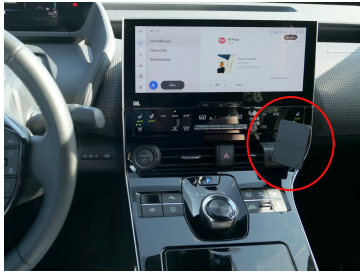

Center Dash Mount

PART #855893

$44.99

MSRP · Subject to change

Product Image
(Image Gallery Available Online)

Product Overview

This ProClip Center Dash mount is custom-made for your vehicle starting in 2023 (See below for full list of compatibility). The mount attaches to the dashboard below the center screen. Combine with a ProClip device holder to make a custom mounting solution for your phone or GPS. The ProClip Center Mount clips tightly into the seams of the dashboard in seconds. No drilling holes or dismantling of the dashboard is required.

Device Holder NOT included, sold separately.

Consider how the device will fit the location and could interfere with other vehicle functions.

Features

- Center location for optimal phone viewing and hands-free use
- Easy installation. Clips tightly into seams of the dashboard
- High-quality ABS plastic is built to last
- Pair with a ProClip device holder to create a full mounting solution for your phone, GPS, or other device

Specifications

base

UNMATCHED LEAD TIMES

Stocked Items 1 - 7 Days
Custom Items 4 - 6 Weeks

PRECISE FIT

Our CNC machining process produces exact-fitting parts at fast speeds.

BUILT TO LAST QUALITY

We use the highest-grade polymers and metals for strength and durability.