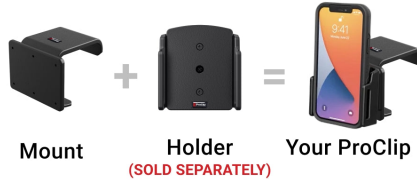

Ford F-150 Commercial Console Mount

Part #213582

\$119.99

This ProClip Console mount is custom-made for your Ford truck starting in 2021 (See below for full list of compatibility). The mount attaches to the side of the center console. Combine with a ProClip device holder to make a custom mounting solution for your phone or GPS. The ProClip Console Mount clips tightly into the seams of the console in seconds. No drilling holes or dismantling required.

Device Holder NOT included, sold separately.

Notice: Consider how the device, or horizontal position, will fit the location and could interfere with other vehicle functions.

Features

- Strong construction, great for tablets and heavy devices
- Secure fit within easy reach
- High-quality construction is built to last
- Pair with a ProClip device holder to create a full mounting solution for your device

Specifications

base

Compatibility

- Ford F-150 2021-2026

Image Gallery

A Complete ProClip Requires **Both** Parts

— The actual parts will depend on your vehicle and phone. —

Mounting Options