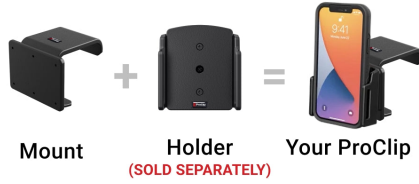

A Complete ProClip
Requires **Both** Parts