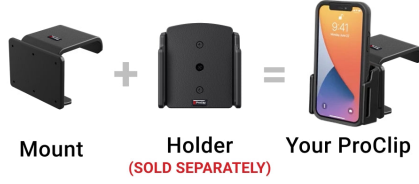

A Complete ProClip Requires Both Parts