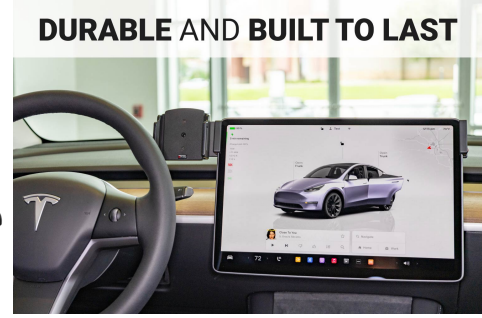

— The actual parts will depend on your vehicle and phone. —

Mounting Options

Custom Vehicle Mounts