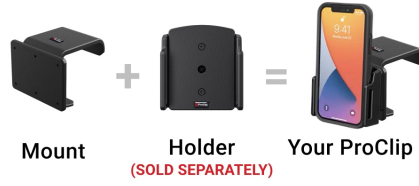

— The actual parts will depend on your vehicle and phone. —

Mounting Options

Custom Vehicle Mounts