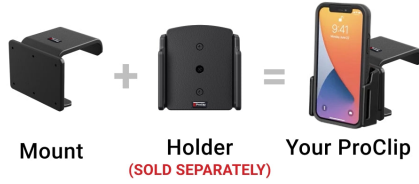

GMC Sierra EV Center Dash Mount

Part #856150

\$44.99

This ProClip Center Dash mount is custom-made for your GMC Sierra EV starting in 2024 (See below for full list of compatibility). The mount attaches to the dashboard above the driver's vent. Combine with a ProClip device holder to make a custom mounting solution for your phone or GPS. The ProClip Center Mount clips tightly into the seams of the dashboard in seconds. No drilling holes or dismantling of the dashboard is required.

Device Holder NOT included, sold separately.

Consider how the device will fit the location and could interfere with other vehicle functions.

Features

- Center location for optimal phone viewing and hands-free use
- Easy installation. Clips tightly into seams of the dashboard
- High-quality ABS plastic is built to last
- Pair with a ProClip device holder to create a full mounting solution for your phone, GPS, or other device

Specifications

base

Compatibility

- GMC Sierra EV 2024-2026

Image Gallery

A Complete ProClip
Requires **Both** Parts

— The actual parts will depend
on your vehicle and phone. —

Mounting Options