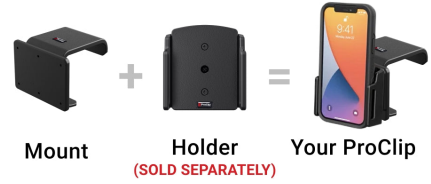

A Complete ProClip
Requires **Both Parts**