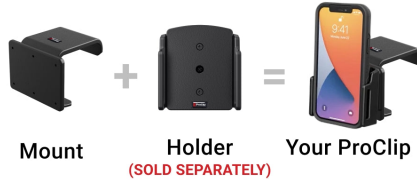

Device Holder NOT included, sold separately.

Consider how the device will fit the location and could interfere with other vehicle functions.

Features

- Center location for optimal phone viewing and hands-free use
- Easy installation. Clips tightly into seams of the dashboard
- High-quality ABS plastic is built to last
- Pair with a ProClip device holder to create a full mounting solution for your phone, GPS, or other device

Specifications

base

Compatibility

- Porsche Cayenne 2024-2026

Image Gallery

A Complete ProClip Requires **Both** Parts

— The actual parts will depend on your vehicle and phone. —

Mounting Options