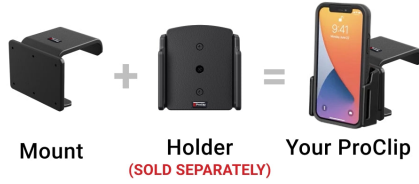

A Complete ProClip Requires Both Parts