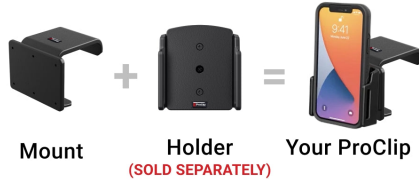

— The actual parts will depend
on your vehicle and phone. —