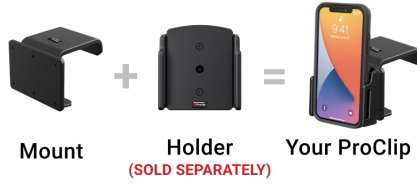

A Complete ProClip Requires Both Parts