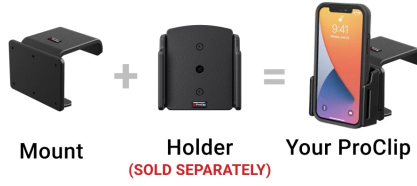

Nissan Pathfinder Center Dash Mount

Part #856157

\$44.99

This ProClip Center Dash mount is custom-made for your Nissan Pathfinder starting in 2022 (See below for full list of compatibility). The mount attaches to the dashboard below the center screen. Combine with a ProClip device holder to make a custom mounting solution for your phone or GPS. The ProClip Center Mount clips tightly into the seams of the dashboard in seconds. No drilling holes or dismantling of the dashboard is required.

Device Holder NOT included, sold separately.

Consider how the device will fit the location and could interfere with other vehicle functions.

Features

- Center location for optimal phone viewing and hands-free use
- Easy installation. Clips tightly into seams of the dashboard
- High-quality ABS plastic is built to last
- Pair with a ProClip device holder to create a full mounting solution for your phone, GPS, or other device

Specifications

base

Compatibility

- Nissan Pathfinder 2022-2025

Image Gallery

A Complete ProClip
Requires **Both** Parts

— The actual parts will depend
on your vehicle and phone. —

Mounting Options