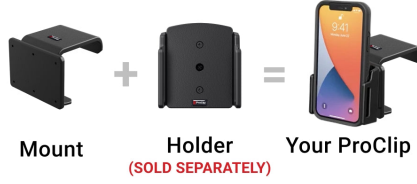

Ford Transit Center Dash Mount

Part #856171

\$44.99

Securely mount your device with this custom-fit center dashboard mount, designed specifically for the Ford Transit / E-Transit starting in 2025.

The mount attaches to the dashboard, providing a stable platform within easy reach of the driver's seat. It clips tightly into the seams of the dashboard in seconds—no drilling or dismantling required—ensuring a damage-free installation.¹

Combine with a ProClip device holder to create a personalized mounting solution for your phone, GPS, or other small mobile device.²

Features

- Center location for optimal phone viewing and hands-free use
- Easy installation. Clips tightly into seams of the dashboard
- High-quality ABS plastic is built to last
- Pair with a ProClip device holder to create a full mounting solution for your phone, GPS, or other device

Specifications

base

Compatibility

- Ford E-Transit 2025-2026
- Ford Transit 2025-2026

Image Gallery

A Complete ProClip
Requires **Both** Parts

— The actual parts will depend
on your vehicle and phone. —

**DURABLE AND
BUILT TO LAST**