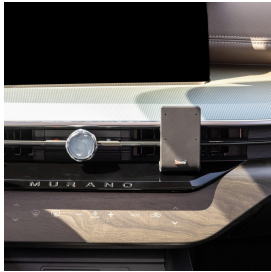

# Nissan Murano Center Dash Mount

PART #856189

**\$44.99**

MSRP · Subject to change

Product Image  
(Image Gallery Available Online)

## Product Overview

Securely mount your device with this custom-fit center dashboard mount, designed specifically for the Nissan Murano starting in 2025.

The mount attaches to the dashboard, providing a stable platform within easy reach of the driver's seat. It clips tightly into the seams of the dashboard in seconds—no drilling or dismantling required—ensuring a damage-free installation.<sup>1</sup>

Combine with a ProClip device holder to create a personalized mounting solution for your phone, GPS, or other small mobile device.<sup>2</sup>

## Features

- Center location for optimal phone viewing and hands-free use
- Easy installation. Clips tightly into seams of the dashboard
- High-quality ABS plastic is built to last
- Pair with a ProClip device holder to create a full mounting solution for your phone, GPS, or other device