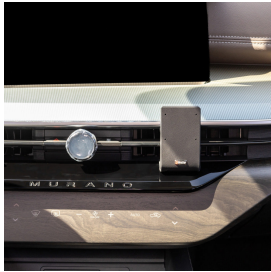

Nissan Murano Center Dash Mount

PART #856189

\$44.99

MSRP · Subject to change

Product Image
(Image Gallery Available Online)

Product Overview

Securely mount your device with this custom-fit center dashboard mount, designed specifically for the Nissan Murano starting in 2025.

The mount attaches to the dashboard, providing a stable platform within easy reach of the driver's seat. It clips tightly into the seams of the dashboard in seconds—no drilling or dismantling required—ensuring a damage-free installation.¹

Combine with a ProClip device holder to create a personalized mounting solution for your phone, GPS, or other small mobile device.²

Features

- Center location for optimal phone viewing and hands-free use
- Easy installation. Clips tightly into seams of the dashboard
- High-quality ABS plastic is built to last
- Pair with a ProClip device holder to create a full mounting solution for your phone, GPS, or other device

Specifications

base

UNMATCHED LEAD TIMES

Stocked Items 1 - 7 Days
Custom Items 4 - 6 Weeks

PRECISE FIT

Our CNC machining process produces exact-fitting parts at fast speeds.

BUILT TO LAST QUALITY

We use the highest-grade polymers and metals for strength and durability.