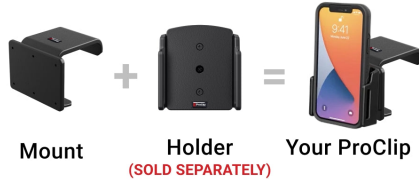

A Complete ProClip
Requires **Both** Parts