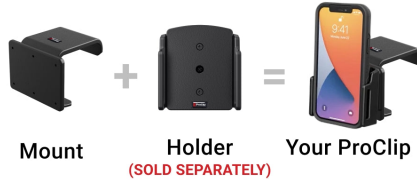

KIA K5 Console Mount

Part #836153

\$44.99

This ProClip Console mount is custom-made for your KIA K5 starting in 2025 (See below for full list of compatibility). The mount attaches to the side of the center console. Combine with a ProClip device holder to make a custom mounting solution for your phone or GPS. The ProClip Console Mount clips tightly into the seams of the console in seconds. No drilling holes or dismantling required.

Device Holder NOT included, sold separately.

Notice: Consider how the device, or horizontal position, will fit the location and could interfere with other vehicle functions.

Features

- Optimal design specific for the console of your vehicle
- Easy installation. Clips tightly into seams of the console
- High-quality ABS plastic is built to last
- Pair with a ProClip device holder to create a full mounting solution for your phone, GPS, or other device

Specifications

base

Compatibility

- Kia K5 2025-2026

Image Gallery

A Complete ProClip
Requires **Both** Parts

— The actual parts will depend
on your vehicle and phone. —

Mounting Options