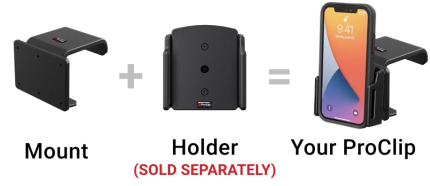

Nissan Frontier Center Dash Mount

Part #856201

\$44.99

This ProClip Center Dash mount is custom-made for your Nissan Frontier starting in 2025 (See below for full list of compatibility). The mount attaches to one of the center vents. (Driver or passenger vent next to the center screen) Combine with a ProClip device holder to make a custom mounting solution for your phone or GPS. The ProClip Center Mount clips tightly into the seams of the dashboard in seconds. No drilling holes or dismantling of the dashboard is required.

Device Holder NOT included, sold separately.

Consider how the device will fit the location and could interfere with other vehicle functions.

Features

- Center location for optimal phone viewing and hands-free use
- Easy installation. Clips tightly into seams of the dashboard
- High-quality ABS plastic is built to last
- Pair with a ProClip device holder to create a full mounting solution for your phone, GPS, or other device

Specifications

base

Compatibility

- Nissan Frontier 2025-2026

Image Gallery

A Complete ProClip
Requires **Both** Parts

— The actual parts will depend on your vehicle and phone. —

Mounting Options