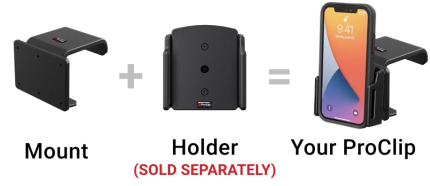

Center Dash Mount for GMC Terrain

Part #856204

\$39.99

Securely mount your device with this custom-fit center dashboard mount, designed specifically for the GMC Terrain starting in 2025.

The mount attaches to the dashboard, providing a stable platform within easy reach of the driver's seat. It clips tightly into the seams of the dashboard in seconds—no drilling or dismantling required—ensuring a damage-free installation.¹

Combine with a ProClip device holder to create a personalized mounting solution for your phone, GPS, or other small mobile device.²

Features

- Center location for optimal phone viewing and hands-free use
- Easy installation. Clips tightly into seams of the dashboard
- High-quality ABS plastic is built to last
- Pair with a ProClip device holder to create a full mounting solution for your phone, GPS, or other device

Specifications

base

Compatibility

- GMC Terrain 2025-2026

Image Gallery

A Complete ProClip
Requires **Both Parts**

— The actual parts will depend on your vehicle and phone. —

Mounting Options