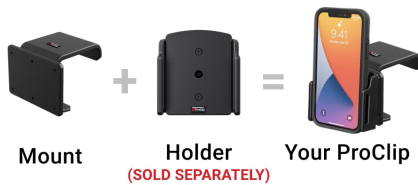

— The actual parts will depend
on your vehicle and phone. —