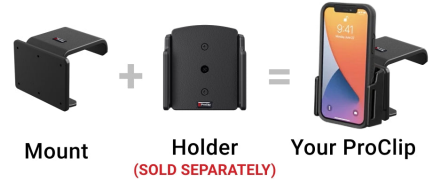

Left Dash Mount for Ford Ranger

Part #806222

\$44.99

Securely mount your device with this custom-fit left dashboard mount, designed specifically for the Ford Ranger starting in 2019.

The mount attaches to the vehicle, providing a stable platform within easy reach of the driver's seat. It clips tightly into the seams —no drilling or dismantling required—ensuring a damage-free installation.¹

Combine with a ProClip device holder to create a personalized mounting solution for your phone, GPS, or other small mobile device.²

Features

- Convenient left-side phone or GPS mount location
- Easy installation. Clips tightly into seams of the dashboard
- High-quality ABS plastic is built to last
- Pair with a ProClip device holder to create a full mounting solution for your phone, GPS, or other device

Specifications

base

Compatibility

- Ford Ranger 2019-2023

Image Gallery

**DURABLE AND
BUILT TO LAST**

A Complete ProClip
Requires **Both Parts**

— The actual parts will depend on your vehicle and phone. —