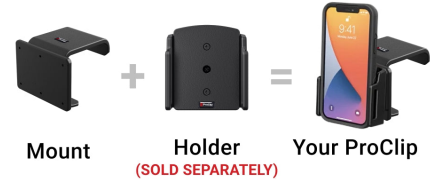

Right Console Mount for Ford Ranger

Part #836224

\$44.99

Securely mount your device with this custom-fit console mount, designed specifically for the Ford Ranger starting in 2019.

The mount attaches to the center console, providing a stable platform within easy reach of the driver's seat. It clips tightly into the seams of the console in seconds—no drilling or dismantling required—ensuring a damage-free installation.¹

Combine with a ProClip device holder to create a personalized mounting solution for your phone, GPS, or other small mobile device.²

Features

- Optimal design specific for the console of your vehicle
- Easy installation. Clips tightly into seams of the console
- High-quality ABS plastic is built to last
- Pair with a ProClip device holder to create a full mounting solution for your phone, GPS, or other device

Specifications

base

Compatibility

- Ford Ranger 2019-2023

Image Gallery

A Complete ProClip
Requires **Both** Parts

— The actual parts will depend on your vehicle and phone. —

Mounting Options