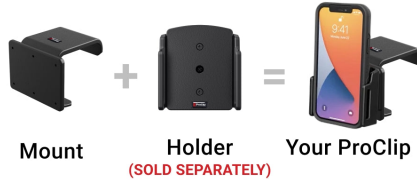

Console Mount for Nissan Frontier

Part #836213

\$44.99

Securely mount your device with this custom-fit console mount, designed specifically for the Nissan Frontier starting in 2025.

The mount attaches to the center console, providing a stable platform within easy reach of the driver's seat. It clips tightly into the seams of the console in seconds—no drilling or dismantling required—ensuring a damage-free installation.¹

Combine with a ProClip device holder to create a personalized mounting solution for your phone, GPS, or other small mobile device.²

Features

- Optimal design specific for the console of your vehicle
- Easy installation. Clips tightly into seams of the console
- High-quality ABS plastic is built to last
- Pair with a ProClip device holder to create a full mounting solution for your phone, GPS, or other device

Specifications

base

Compatibility

- Nissan Frontier 2025-2026

Image Gallery

A Complete ProClip Requires **Both** Parts

— The actual parts will depend on your vehicle and phone. —

Mounting Options