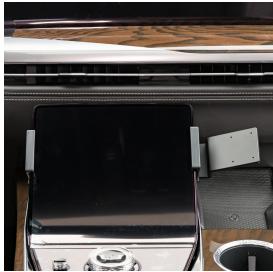

Center Dash Mount for Cadillac Escalade

PART #856215

\$44.99

MSRP · Subject to change

Product Image
(Image Gallery Available Online)

Product Overview

Securely mount your device with this custom-fit center dashboard mount, designed specifically for the Cadillac Escalade starting in 2025.

The mount attaches to the dashboard, providing a stable platform within easy reach of the driver's seat. It clips tightly into the seams of the dashboard in seconds—no drilling or dismantling required—ensuring a damage-free installation.¹

Combine with a ProClip device holder to create a personalized mounting solution for your phone, GPS, or other small mobile device.²

Features

- Center location for optimal phone viewing and hands-free use
- Easy installation. Clips tightly into seams of the dashboard
- High-quality ABS plastic is built to last
- Pair with a ProClip device holder to create a full mounting solution for your phone, GPS, or other device

Specifications

base

UNMATCHED LEAD TIMES

Stocked Items 1 - 7 Days
Custom Items 4 - 6 Weeks

PRECISE FIT

Our CNC machining process produces exact-fitting parts at fast speeds.

BUILT TO LAST QUALITY

We use the highest-grade polymers and metals for strength and durability.