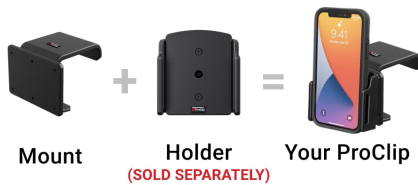

Combine with a ProClip device holder to create a personalized mounting solution for your phone, GPS, or other small mobile device.²

Features

- Center location for optimal phone viewing and hands-free use
- Easy installation. Clips tightly into seams of the dashboard
- High-quality ABS plastic is built to last
- Pair with a ProClip device holder to create a full mounting solution for your phone, GPS, or other device

Specifications

base

Compatibility

- Hyundai Ioniq 9 2026-2026

Image Gallery

A Complete ProClip
Requires **Both** Parts

— The actual parts will depend
on your vehicle and phone. —

Mounting Options