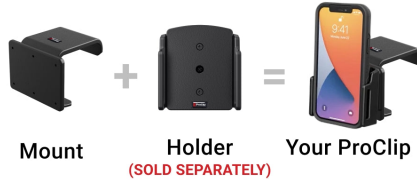

Center Dash Mount for Dodge Charger

Part #856214

\$44.99

Securely mount your device with this custom-fit center dashboard mount, designed specifically for the Dodge Charger starting in 2024.

The mount attaches to the dashboard, providing a stable platform within easy reach of the driver's seat. It clips tightly into the seams of the dashboard in seconds—no drilling or dismantling required—ensuring a damage-free installation.¹

Combine with a ProClip device holder to create a personalized mounting solution for your phone, GPS, or other small mobile device.²

Features

- Center location for optimal phone viewing and hands-free use
- Easy installation. Clips tightly into seams of the dashboard
- High-quality ABS plastic is built to last
- Pair with a ProClip device holder to create a full mounting solution for your phone, GPS, or other device

Specifications

base

Compatibility

- Dodge Charger 2024-2026

Image Gallery

A Complete ProClip
Requires **Both** Parts

— The actual parts will depend
on your vehicle and phone. —

Mounting Options