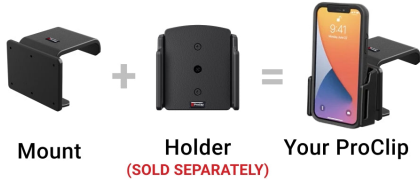

Center Dash Mount for Polestar 3

Part #856219

\$44.99

Securely mount your device with this custom-fit center dashboard mount, designed specifically for the Polestar 3 starting in 2024.

The mount attaches to the dashboard, providing a stable platform within easy reach of the driver's seat. It clips tightly into the seams of the dashboard in seconds—no drilling or dismantling required—ensuring a damage-free installation.¹

Combine with a ProClip device holder to create a personalized mounting solution for your phone, GPS, or other small mobile device.²

Features

- Center location for optimal phone viewing and hands-free use
- Easy installation. Clips tightly into seams of the dashboard
- High-quality ABS plastic is built to last
- Pair with a ProClip device holder to create a full mounting solution for your phone, GPS, or other device

Specifications

base

Compatibility

- Polestar 3 2024-2026

Image Gallery

A Complete ProClip
Requires **Both** Parts

— The actual parts will depend on your vehicle and phone. —

Mounting Options