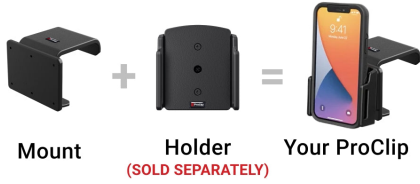

Image Gallery

A Complete ProClip
Requires **Both** Parts

— The actual parts will depend on your vehicle and phone. —

Mounting Options

Custom Vehicle Mounts